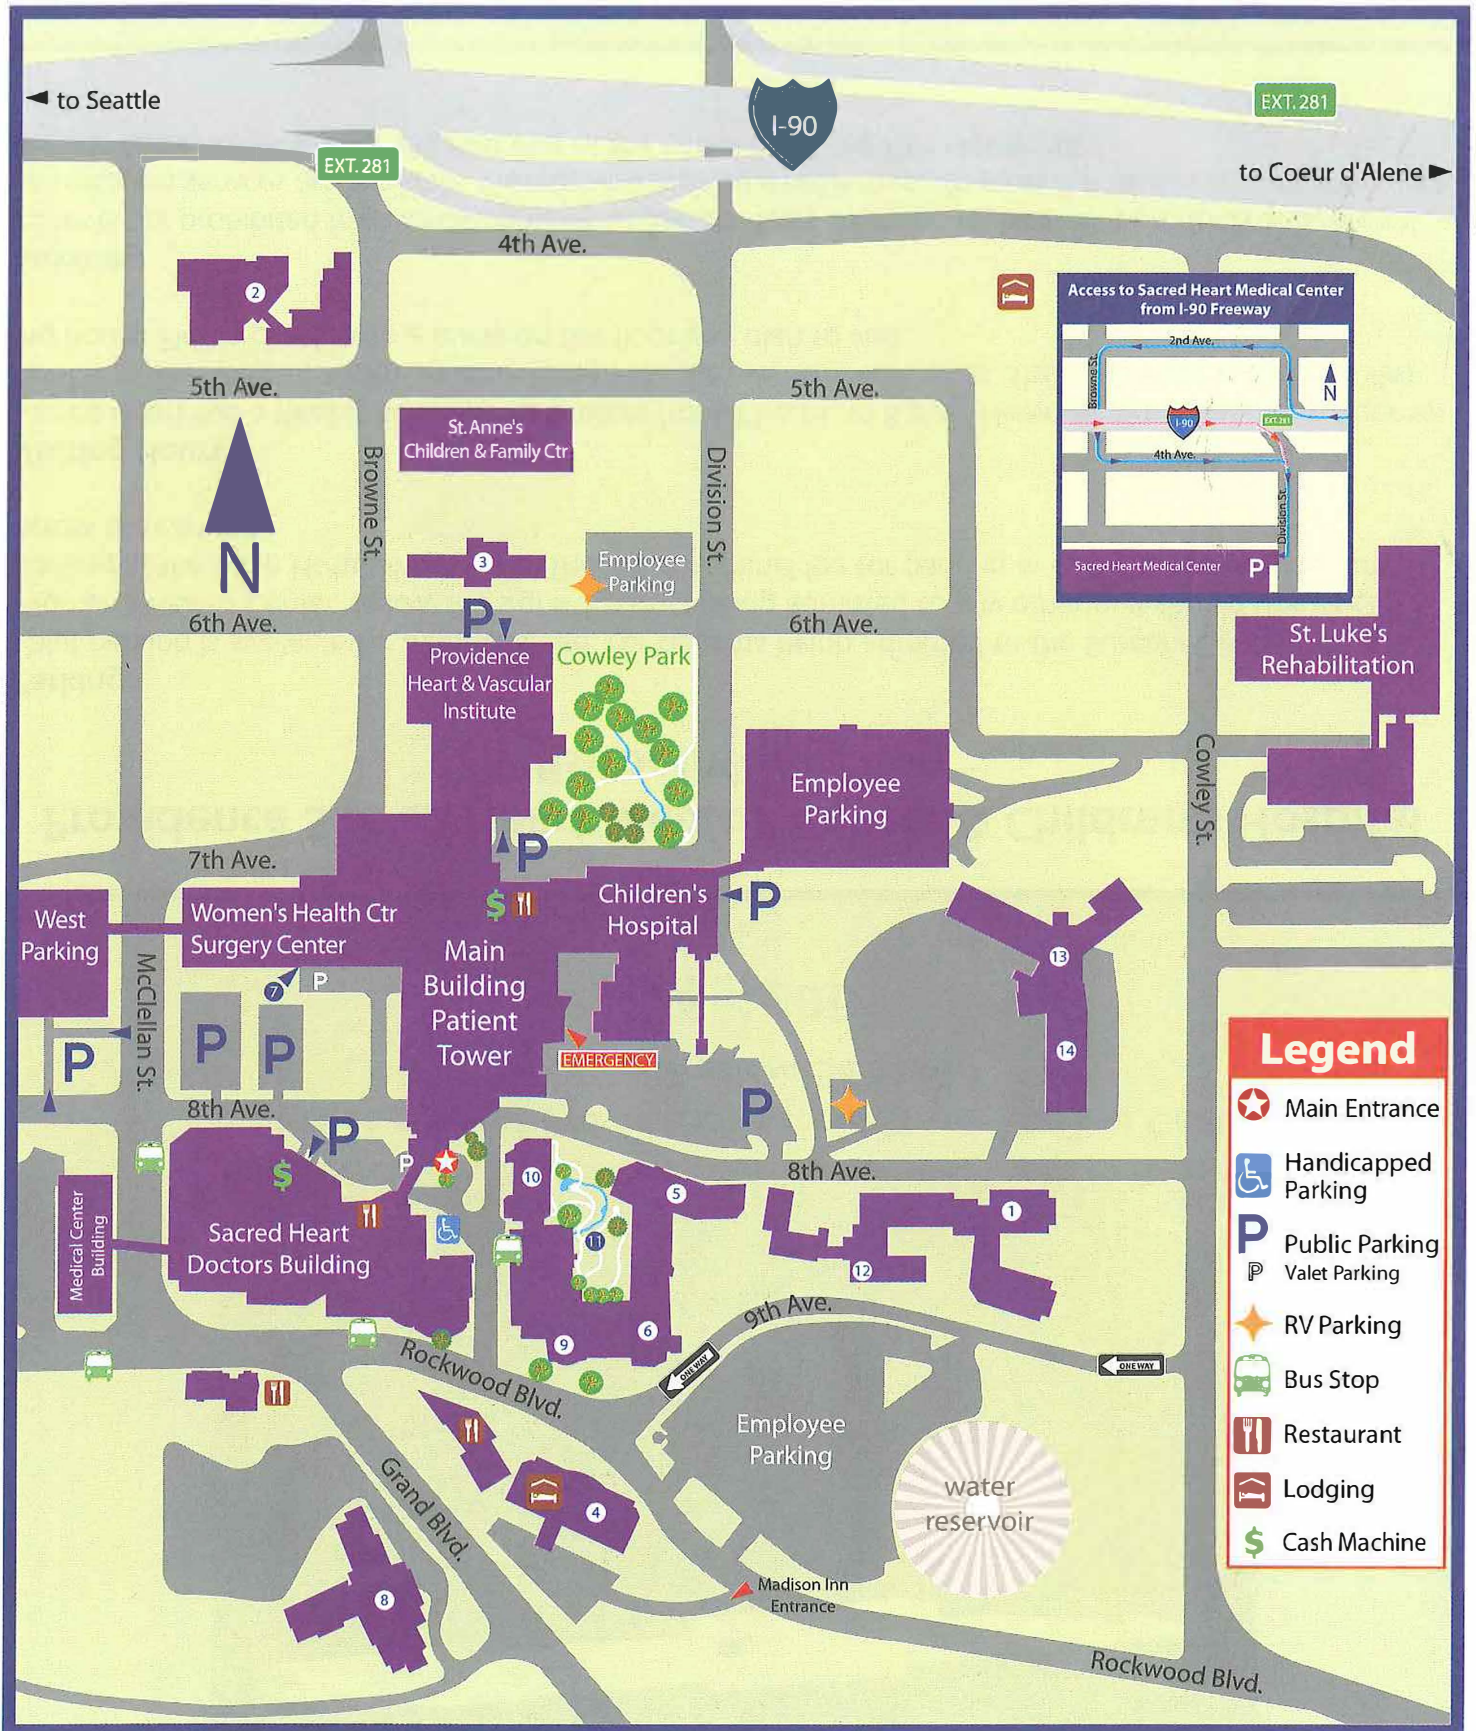

# Sacred Heart Campus Map

# Welcome to Providence Sacred Heart Medical Center & Children's Hospital

- 1 Providence Emilie Court Assisted Living
- 2 Providence Fifth & Browne Medical Building/Providence Wound Care Services
- 3 Health Resource Center
- 4 Madison Inn
- 5 Maria House
- 6 Mother Gamelin Center
- 7 West Tower Entrance/Valet Parking
- 8 PAML
- 9 Providence Auditorium
- 10 Providence Center for Faith and Healing
- 11 Providence Center Garden
- 12 Providence Health and Services
- 13 Providence St. Joseph Care Center
- 14 Providence Transitional Care Unit